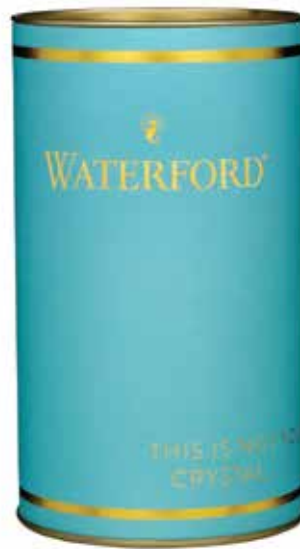

DAQIRI

DESCRIPTION

SEAHORSE COLLECTIBLE
5.5" LISMORE CANDY BUD VASE
BUTTERFLY COLLECTIBLE

UPC

701587009492
701587009454
701587009447

MSRP

$100.00
$75.00
$95.00